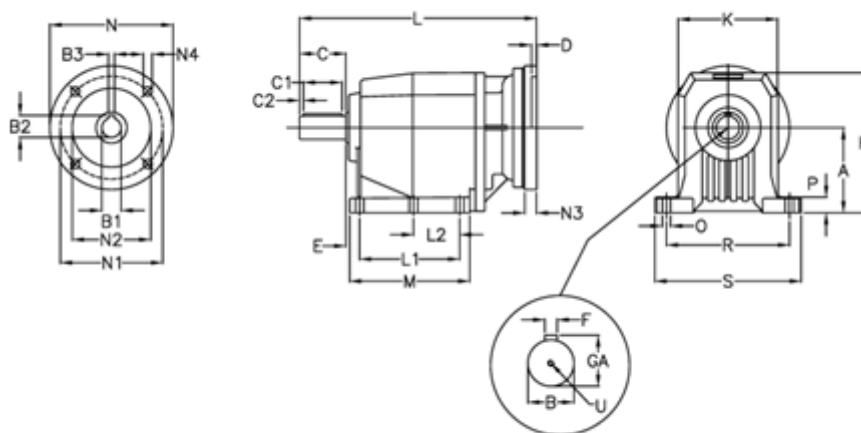

Article number: 40600719411235
 Description: Helical gearbox
 C703P-194,1-P90B5

Measures

A = 210	D = 4.0	L2 = 0.0	P = 30
B = 60	E = 25	M = 222.0	R = 300
B1 = 24	F = 18	N = 200	S = 350
B2 = 27.3	GA = 64.0	N1 = 165	U = M20x42
B3 = 8	H = 349	N2 = 130	
C = 120	K = 262	N3 = 0	
C1 = 90	L = 473.0	N4 = M10x12	
C2 = 15	L1 = 165.0	O = 22	